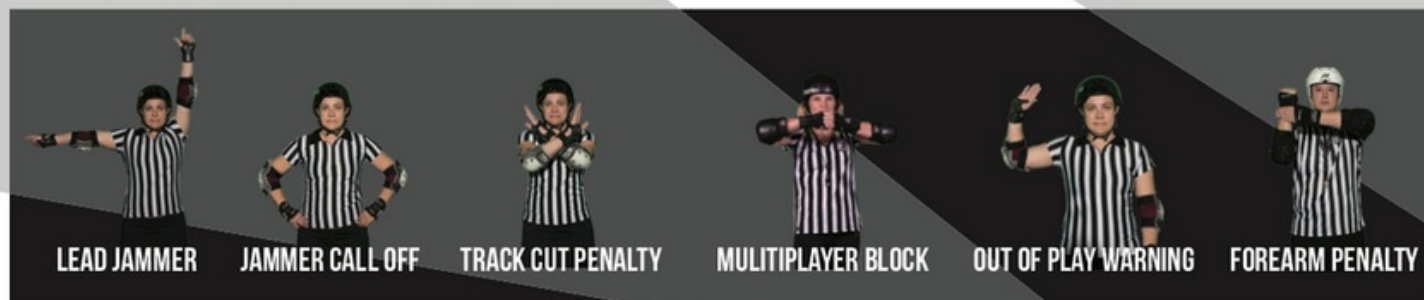

JAMMER

Jammers wear a star on their helmets and are the scoring players for each team. The Jammers attempt to pass the opponents as many times as possible by sprinting around the track and lapping the pack.

BLOCKER

The Blockers are simultaneously focused on stopping the opposing Jammer from passing them and assisting their Jammer to pass the opposing team's Blockers. The pack is formed by the largest group of Blockers with players from each team on the track.

PIVOT

The Pivot is the Blocker that wears the stripe on their head. They are the only Blocker that is allowed to accept a star pass from the Jammer, thus becoming the new Jammer and gaining the ability to score points.

JAM START

Each team fields 4 Blockers and 1 Jammer. Blockers start anywhere between the Jammer Line and the Pivot Line, 30 feet (9.15 meters) away. Jammers start behind the Jammer Line. Play starts with a single whistle blast.

FIRST PASS

During the first pass, the first Jammer to pass all skaters in the pack legally is Lead Jammer. Lead Jammer status is signaled by the officials blowing two short whistle blasts and pointing at the Lead Jammer.

SECOND PASS

In subsequent passes, Jammers earn 1 point for each opposing player they pass legally. The opposing Blockers will try to stop the Jammer, while helping their own Jammer through the pack.

KEY OFFICIATING SIGNALS

LEAD JAMMER

JAMMER CALL OFF

TRACK CUT PENALTY

MULTIPLAYER BLOCK

OUT OF PLAY WARNING

FOREARM PENALTY

ABOUT WFTDA

The Women's Flat Track Derby Association (WFTDA) is the international governing body of roller derby representing more than 450 member leagues on 6 continents. The mission of the WFTDA is to govern and promote the sport of flat track roller derby and revolutionize the role of women in sports through the collective voice of its member leagues around the world. The WFTDA sets the international standards for rankings, rules, and competition each year and provides guidance and resources to the sport of flat track derby.

WFTDA.COM/NEW

©2018 Women's Flat Track Derby Association (WFTDA)