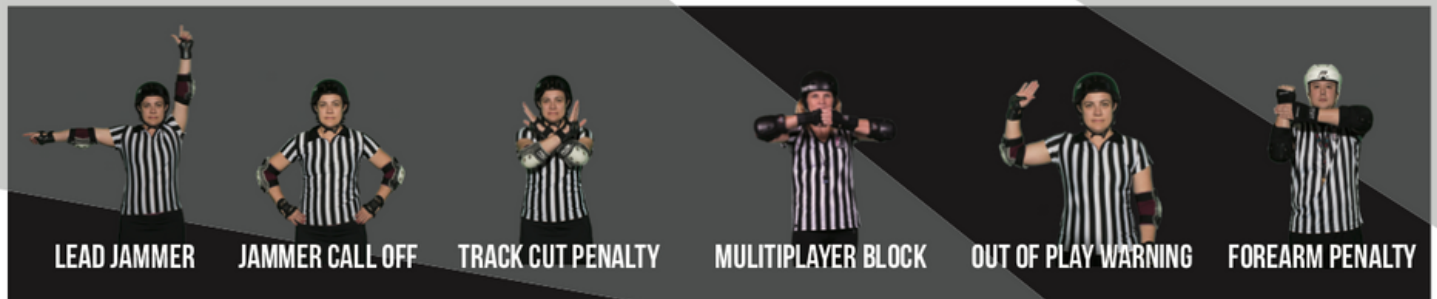

JAM START

Each team fields 4 Blockers and 1 Jammer. Blockers start anywhere between the Jammer Line and the Pivot Line, 30 feet (9.15 meters) away. Jammers start behind the Jammer Line. Play starts with a single whistle blast.

FIRST PASS

During the first pass, the first Jammer to pass all skaters in the pack legally is Lead Jammer. Lead Jammer status is signaled by the officials blowing two short whistle blasts and pointing at the Lead Jammer.

SECOND PASS

In subsequent passes, Jammers earn 1 point for each opposing player they pass legally. The opposing Blockers will try to stop the Jammer, while helping their own Jammer through the pack.

JAMMER

Jammers wear a star on their helmets and are the scoring players for each team. The Jammers attempt to pass the opponents as many times as possible by sprinting around the track and lapping the pack.

BLOCKER

The Blockers are simultaneously focused on stopping the opposing Jammer from passing them and assisting their Jammer to pass the opposing team's Blockers. The pack is formed by the largest group of Blockers with players from each team on the track.

PIVOT

The Pivot is the Blocker that wears the stripe on their head. They are the only Blocker that is allowed to accept a star pass from the Jammer, thus becoming the new Jammer and gaining the ability to score points.

KEY OFFICIATING SIGNALS

LEAD JAMMER

JAMMER CALL OFF

TRACK CUT PENALTY

MULTIPLAYER BLOCK

OUT OF PLAY WARNING

FOREARM PENALTY

ABOUT WFTDA

The Women's Flat Track Derby Association (WFTDA) is the international governing body of roller derby representing more than 450 member leagues on 6 continents. The mission of the WFTDA is to govern and promote the sport of flat track roller derby and revolutionize the role of women in sports through the collective voice of its member leagues around the world. The WFTDA sets the international standards for rankings, rules, and competition each year and provides guidance and resources to the sport of flat track derby.

WFTDA.COM/NEW